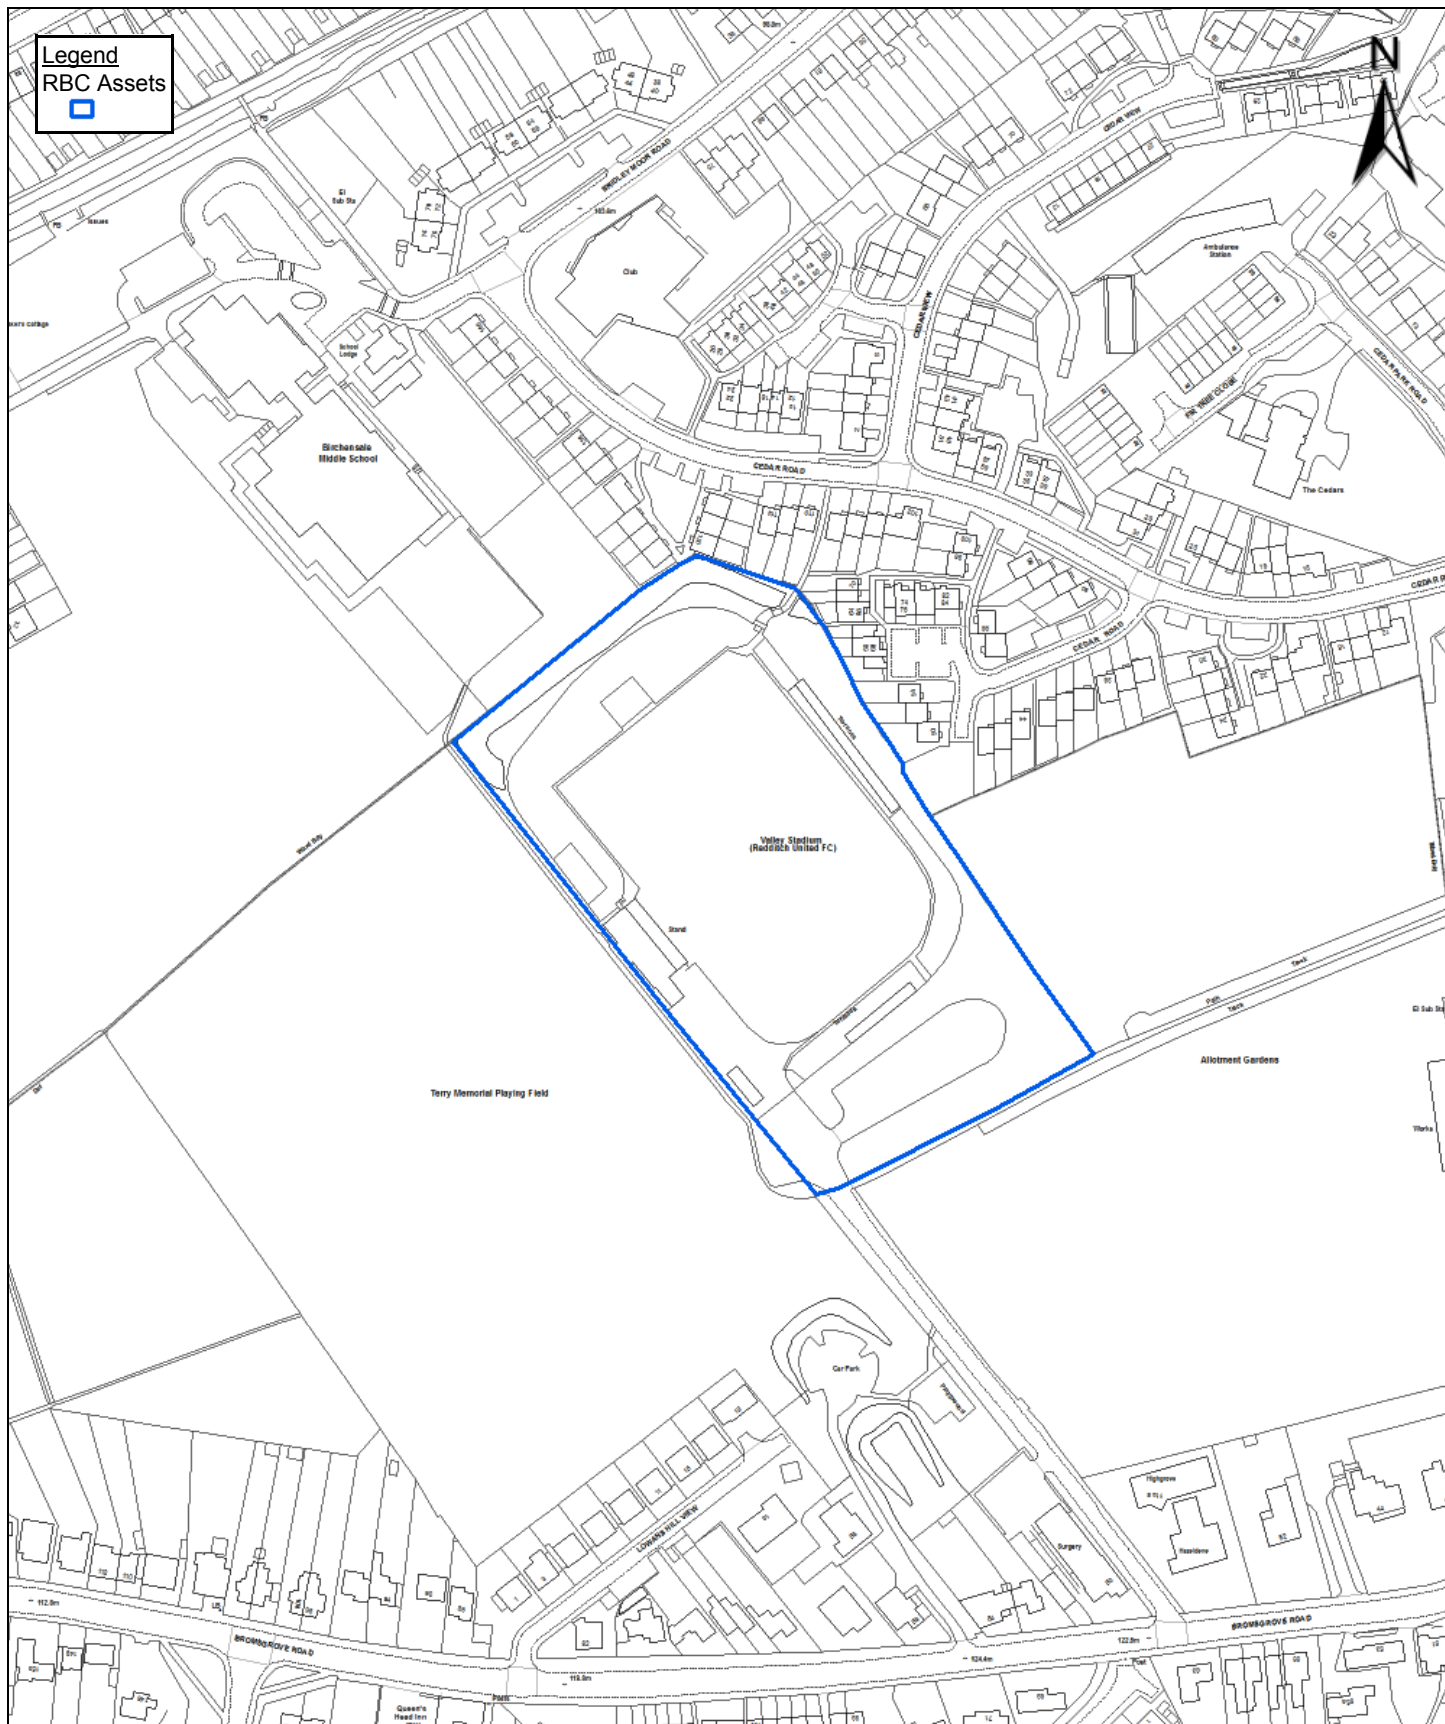

**Legend**  
**RBC Assets**  

© Crown copyright and  
 database rights 2013  
 Ordnance Survey 100024230.

0 10 50 100 metres

Valley Stadium, Redditch

Worcestershire County Council  
 County Hall  
 Spetchley Road  
 Worcester  
 WR5 2NP

Indicative Scale: 1:2,500

Date Printed: 1/5/2013